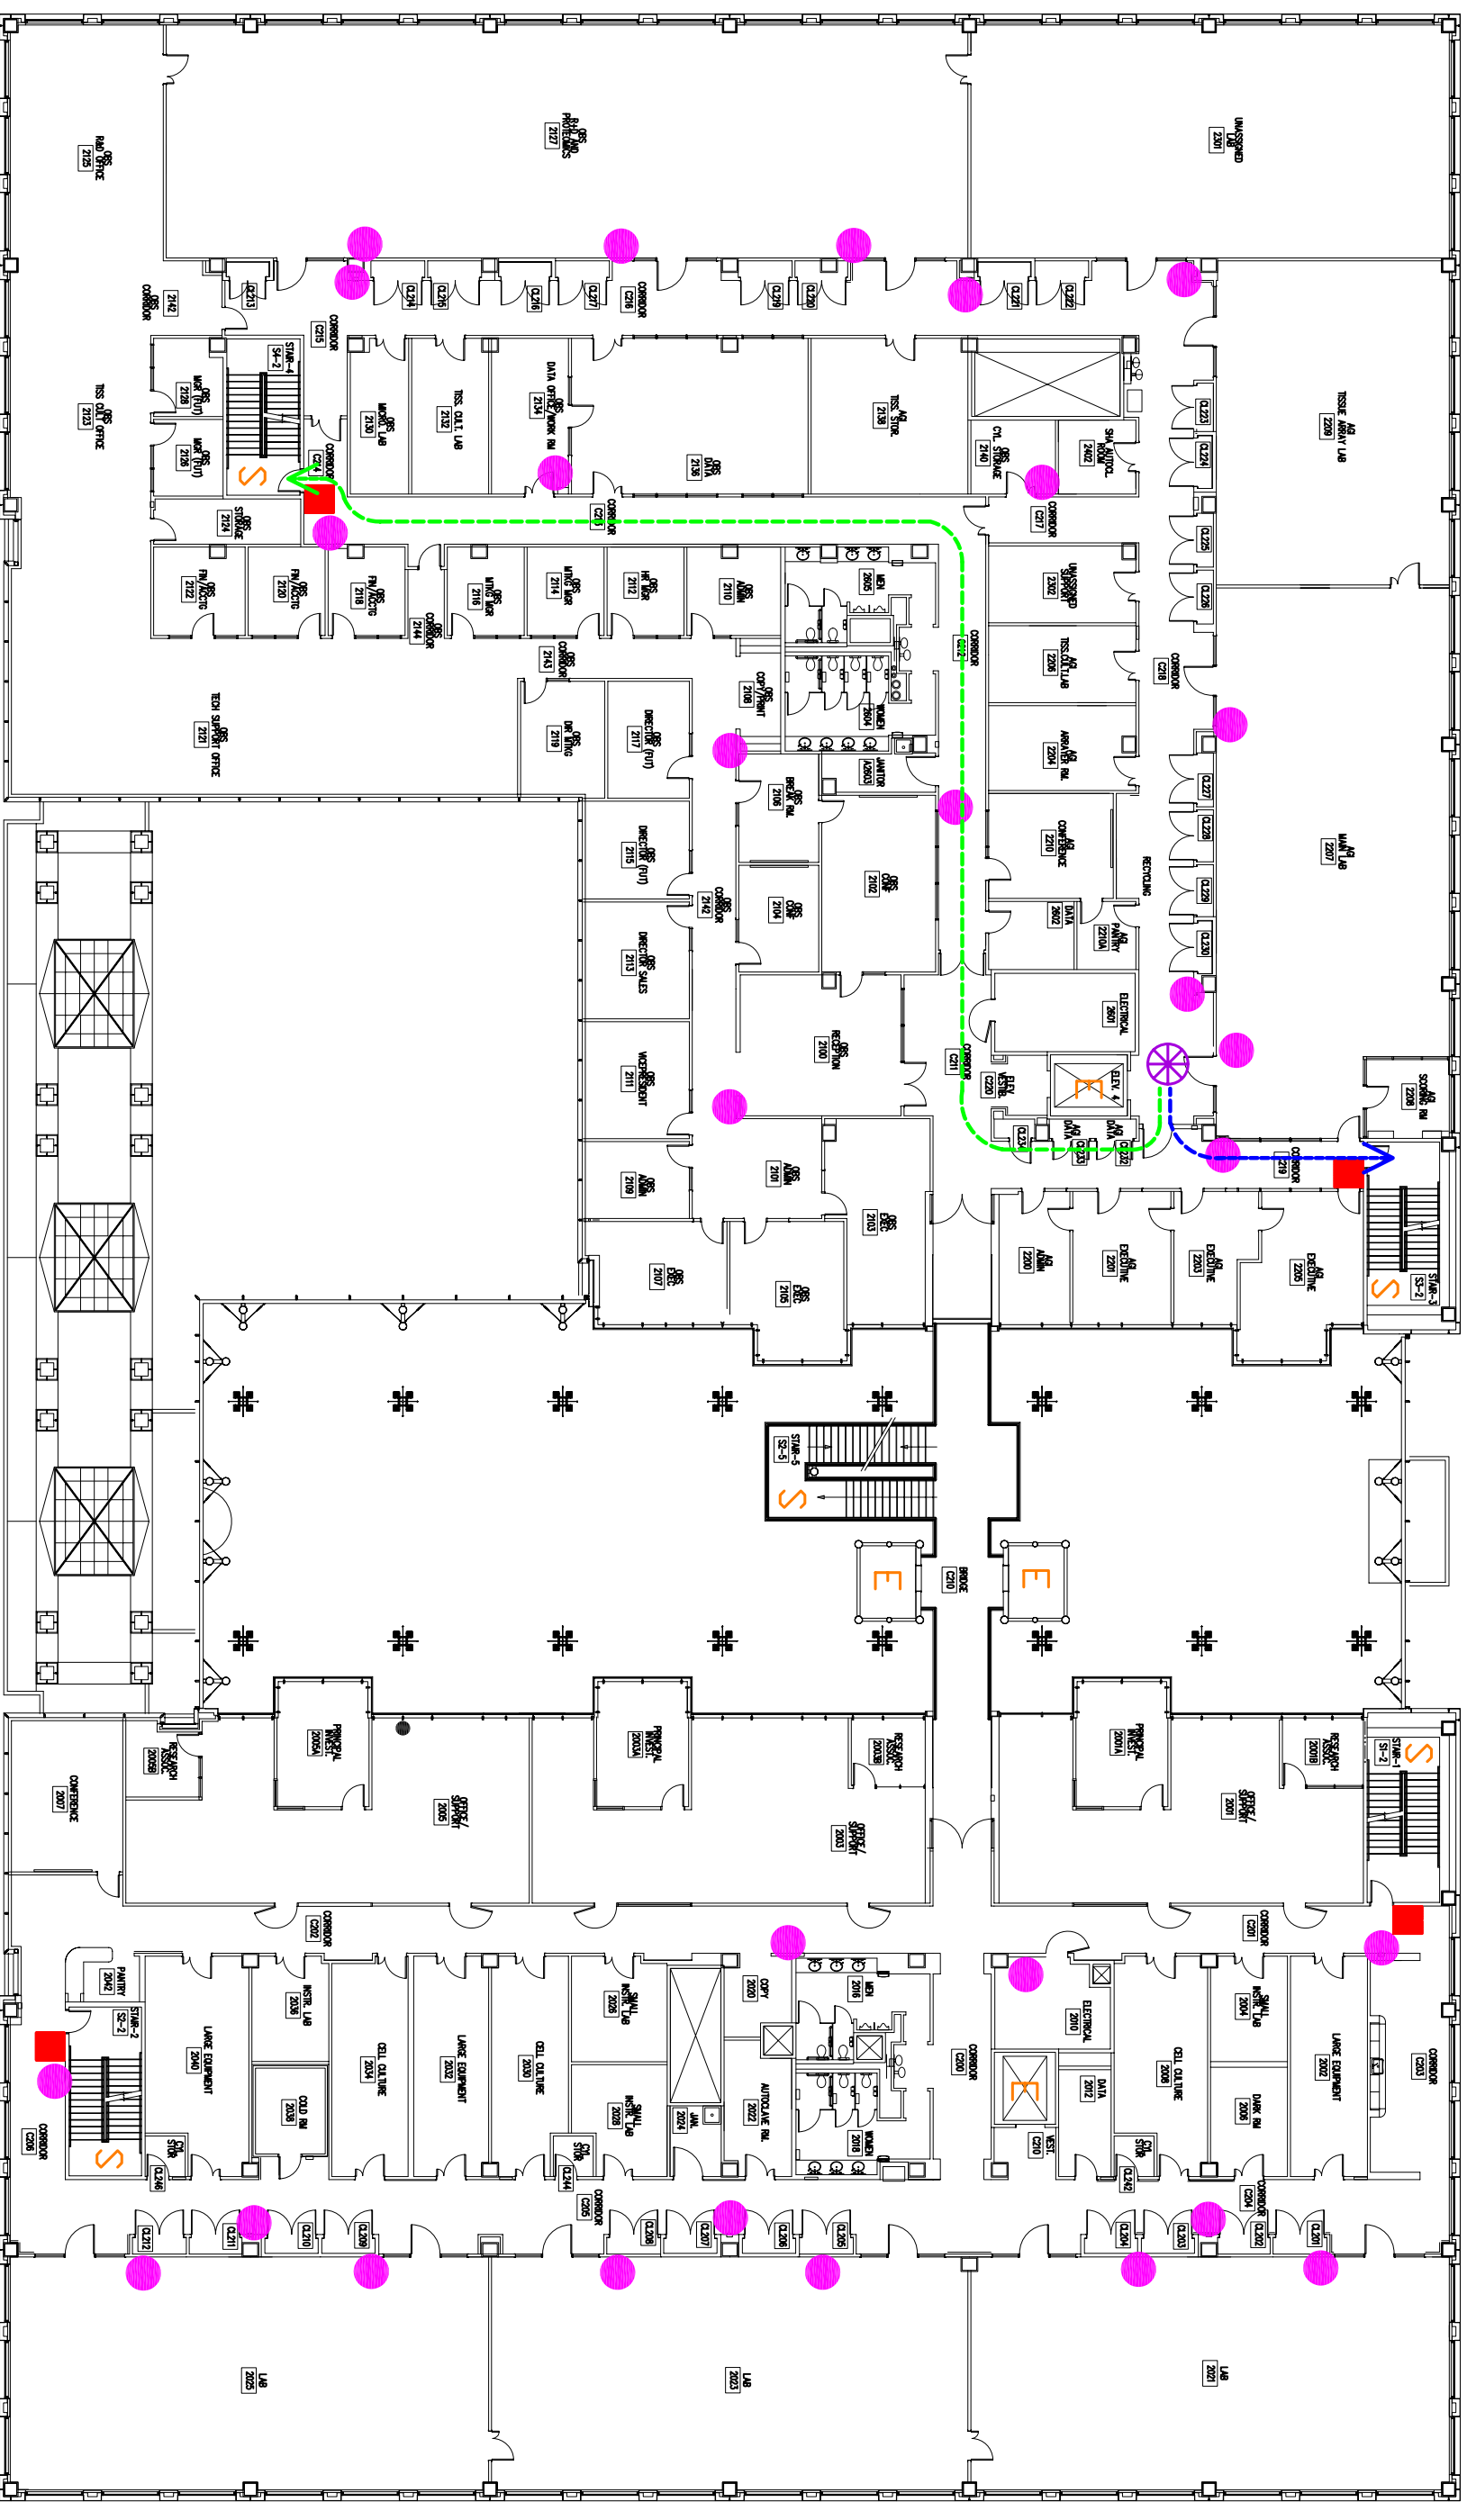

ASSEMBLY AREA

ASSEMBLY AREA

LEGEND

	Pull Station		Primary Route
	Fire Extinguisher		Secondary Route
	You Are Here		

SECOND FLOOR EVAC PLAN

FOR ALL SEVERE WEATHER EVENTS PROCEED TO THE BASEMENT