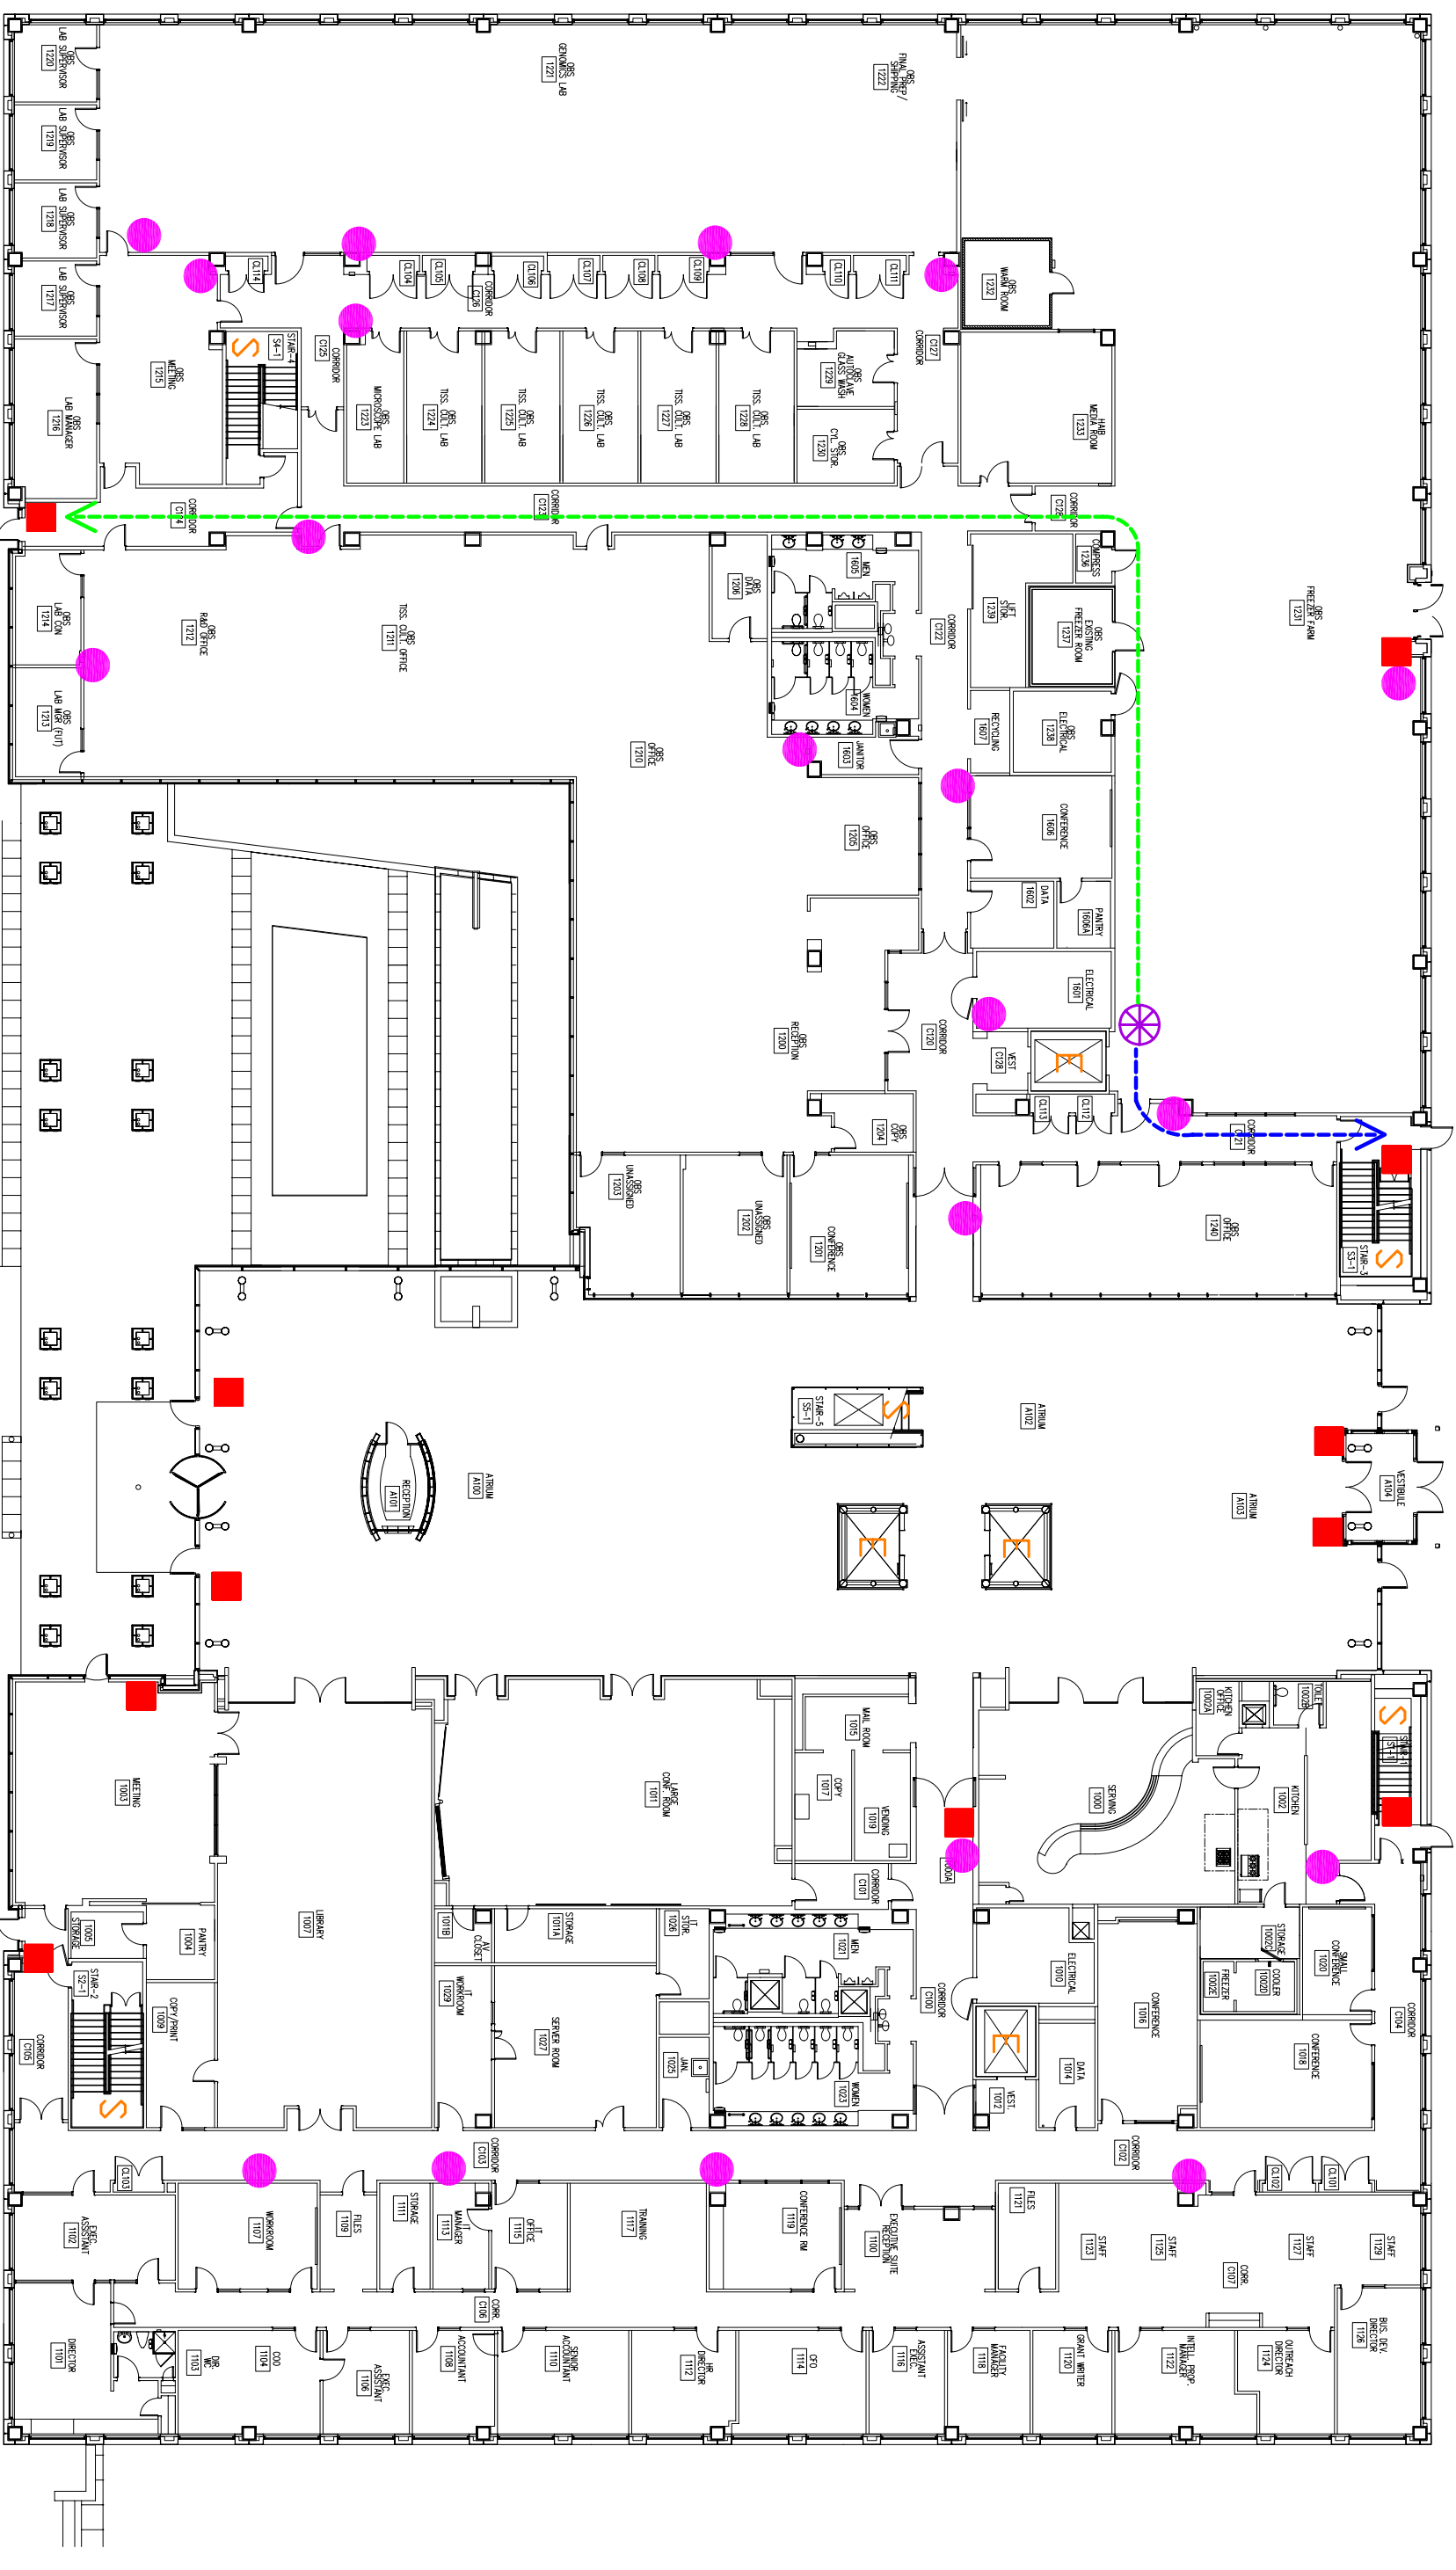

ASSEMBLY AREA

ASSEMBLY AREA

LEGEND

	Pull Station		Primary Route
	Fire Extinguisher		Secondary Route
	You Are Here		
	Elevator		
	Stairwell		

FIRST FLOOR EVACUATION PLAN

FOR ALL SEVERE WEATHER EVENTS PROCEED TO THE BASEMENT